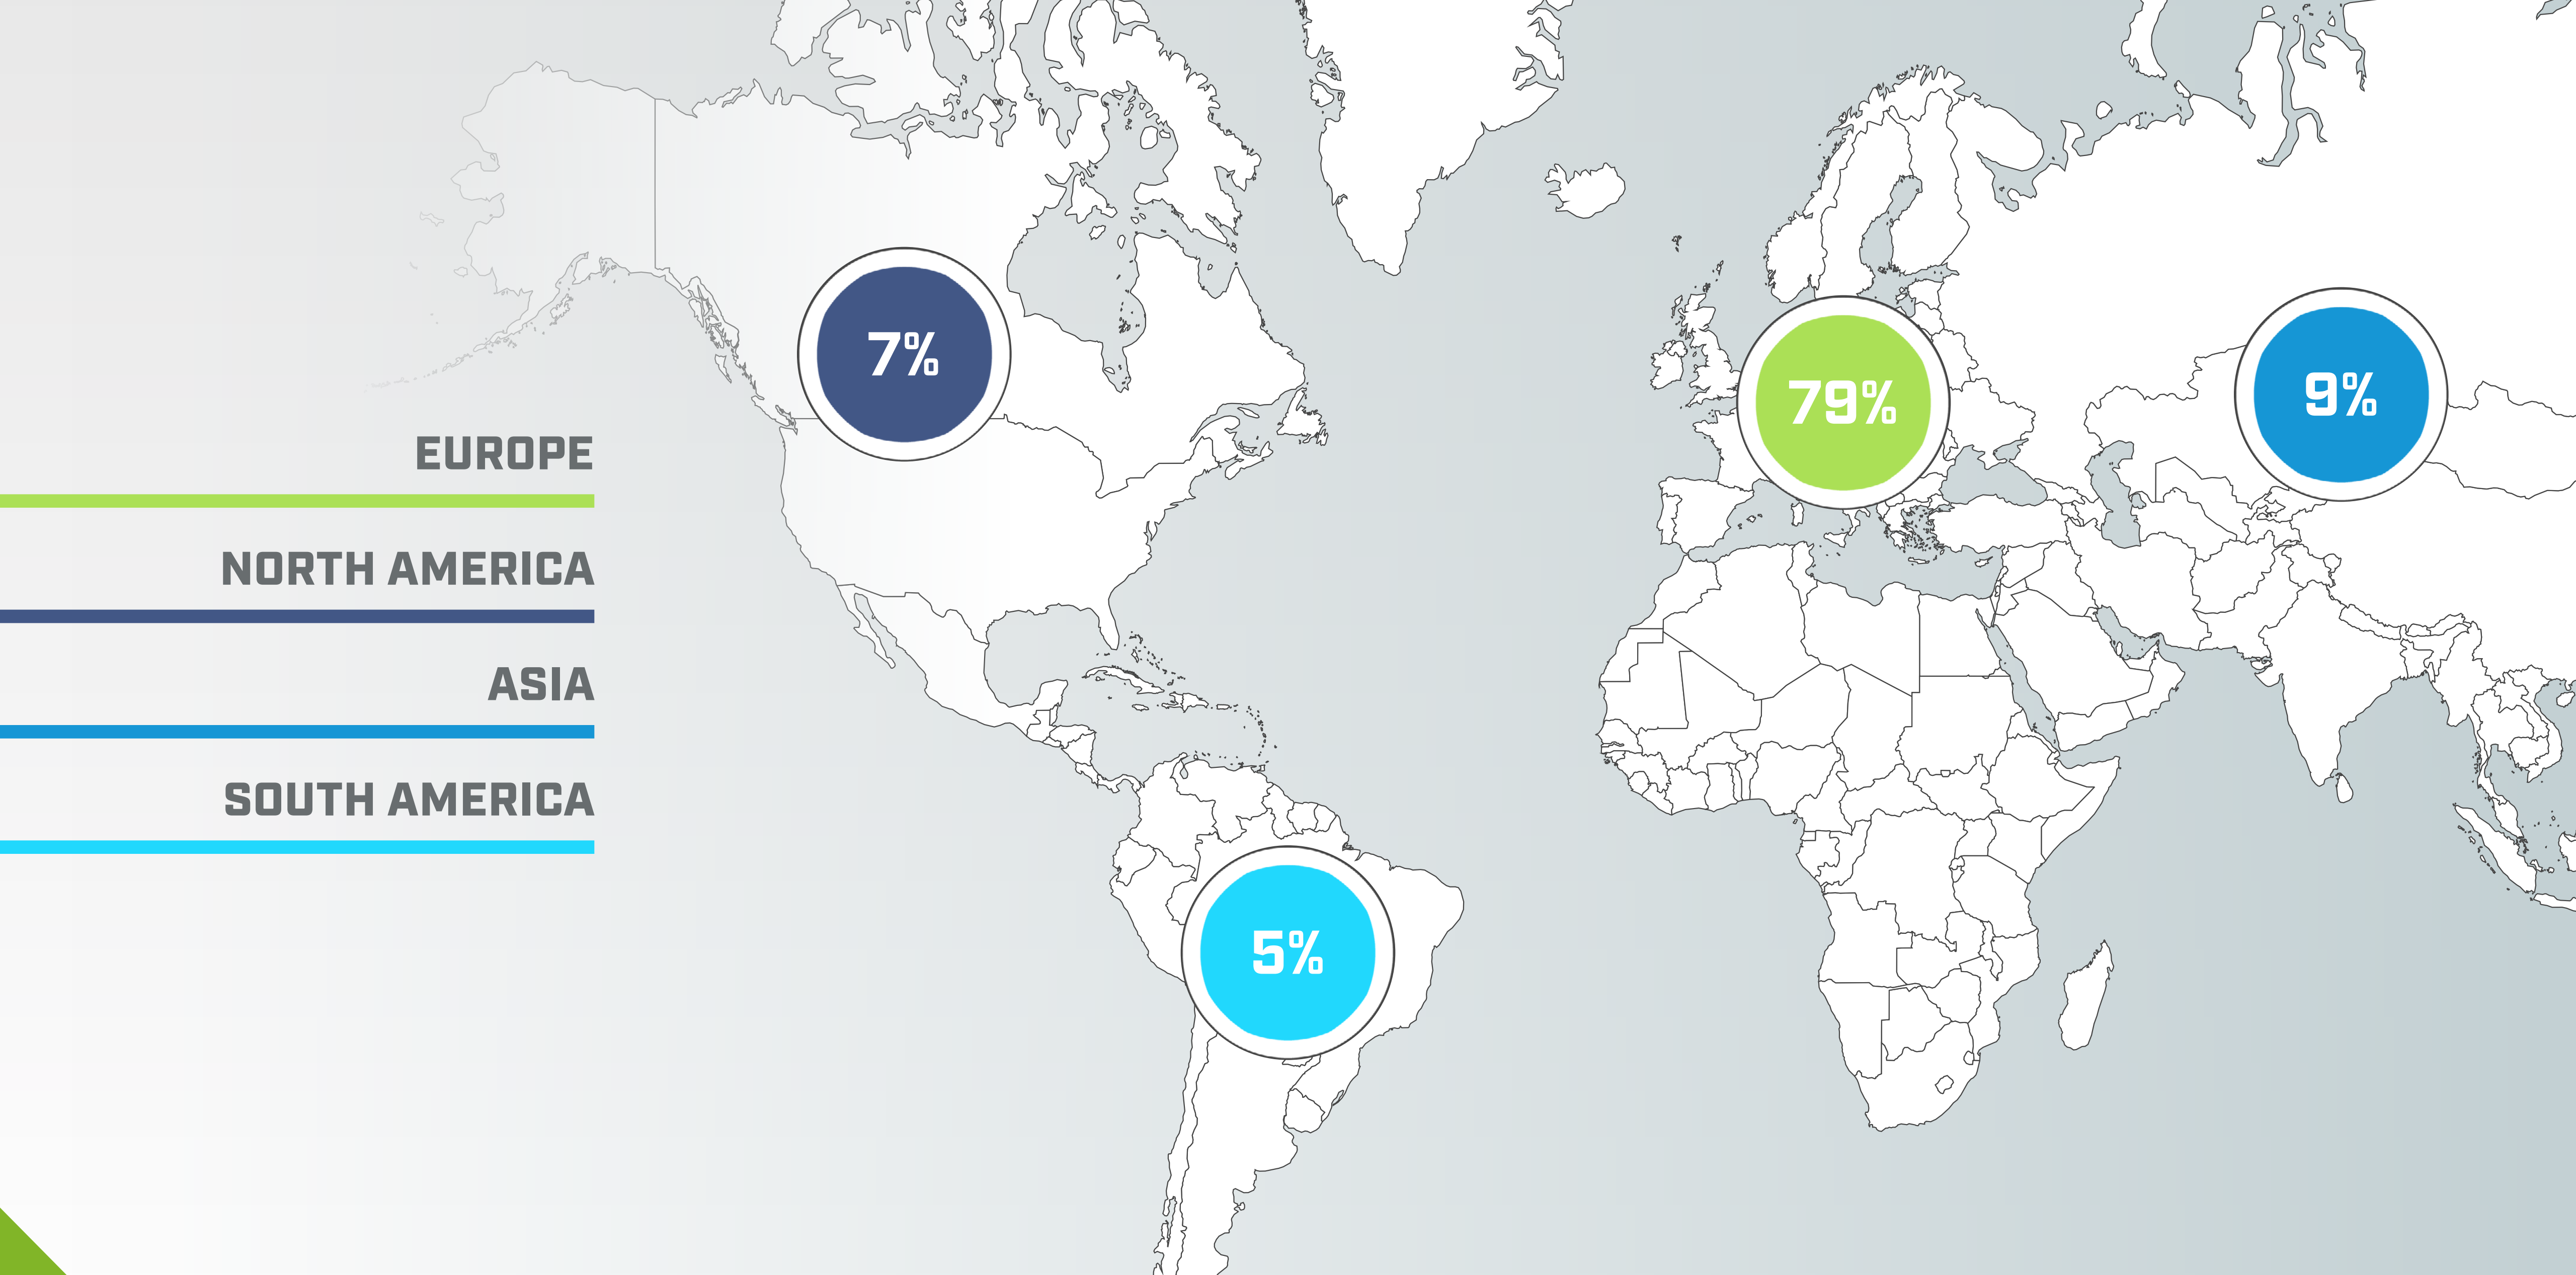

**ELKOPLAST**

Between nature and human

FAMILY BUSINESS  
FOUNDED  
IN 1991

EXPORT  
TO MORE THAN  
55 DESTINATIONS

ANNUAL TURNOVER  
APPROX. 40 MILLION EUR

COMPREHENSIVE  
PRODUCT  
RANGE IN THE FIELD  
OF WASTE MANAGEMENT

# ELKOPLAST REPRESENTATION

GERMANY  
FRANCE  
NETHERLANDS  
BELGIUM  
POLAND  
SLOVAKIA  
UKRAINE

ROMANIA  
GEORGIA  
SERBIA  
KAZAKHSTAN  
INDIA  
BULGARIA  
MOLDOVA

EUROPE

NORTH AMERICA

ASIA

SOUTH AMERICA