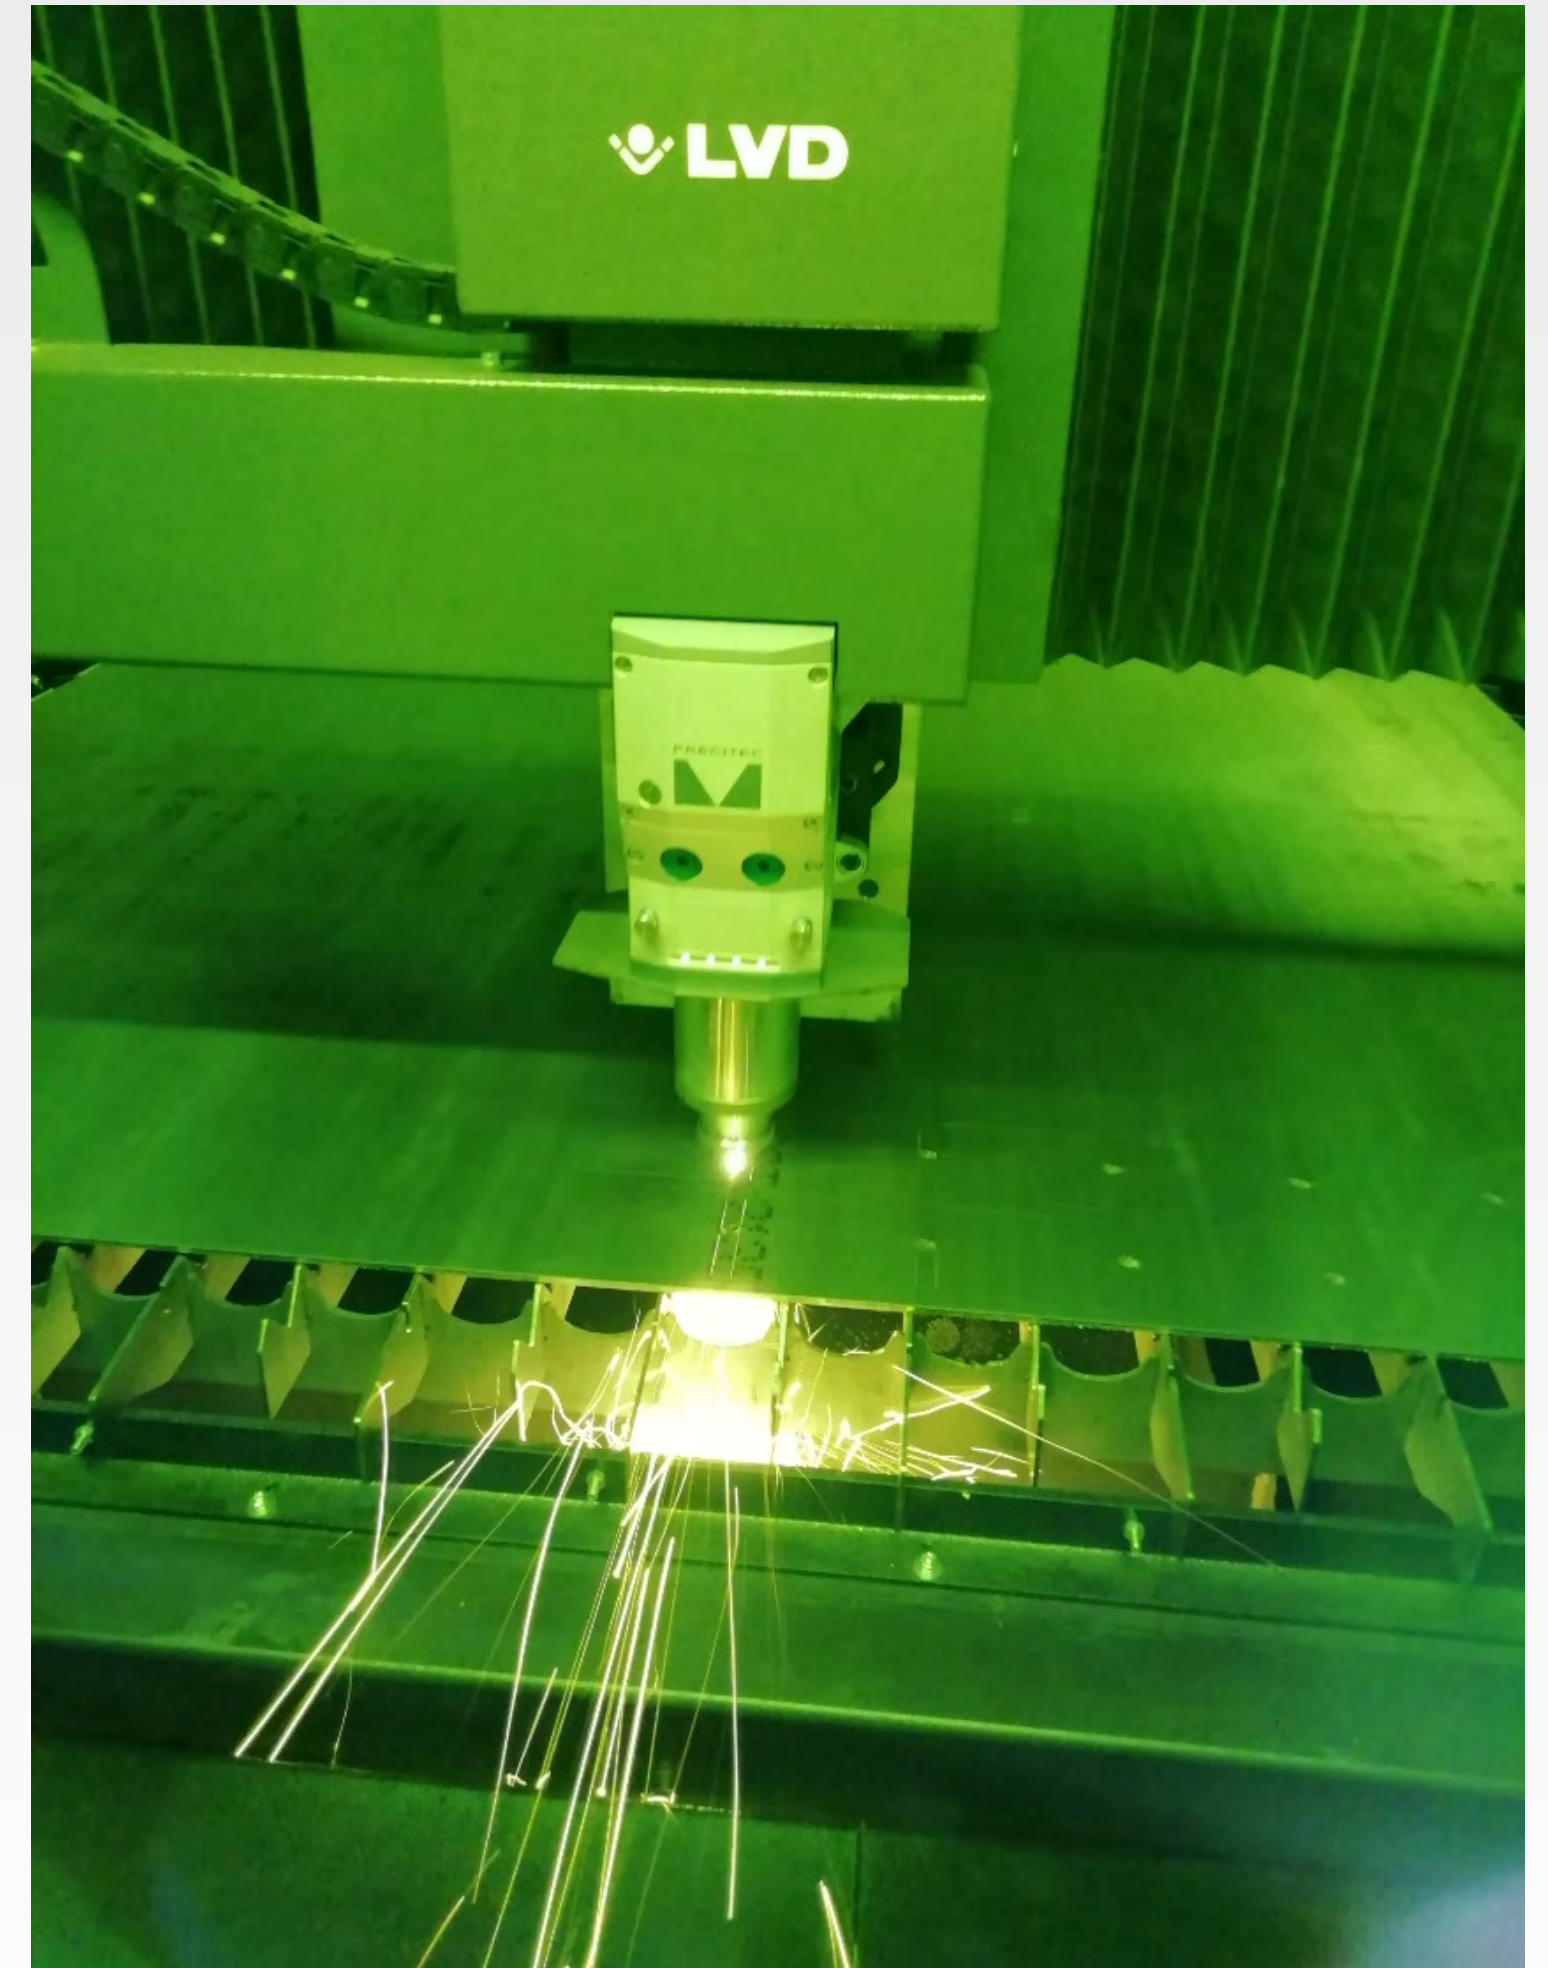

Production plants in Bruntál, Supíkovice, Chomutov (Czech Republic), Opole plant (Poland)