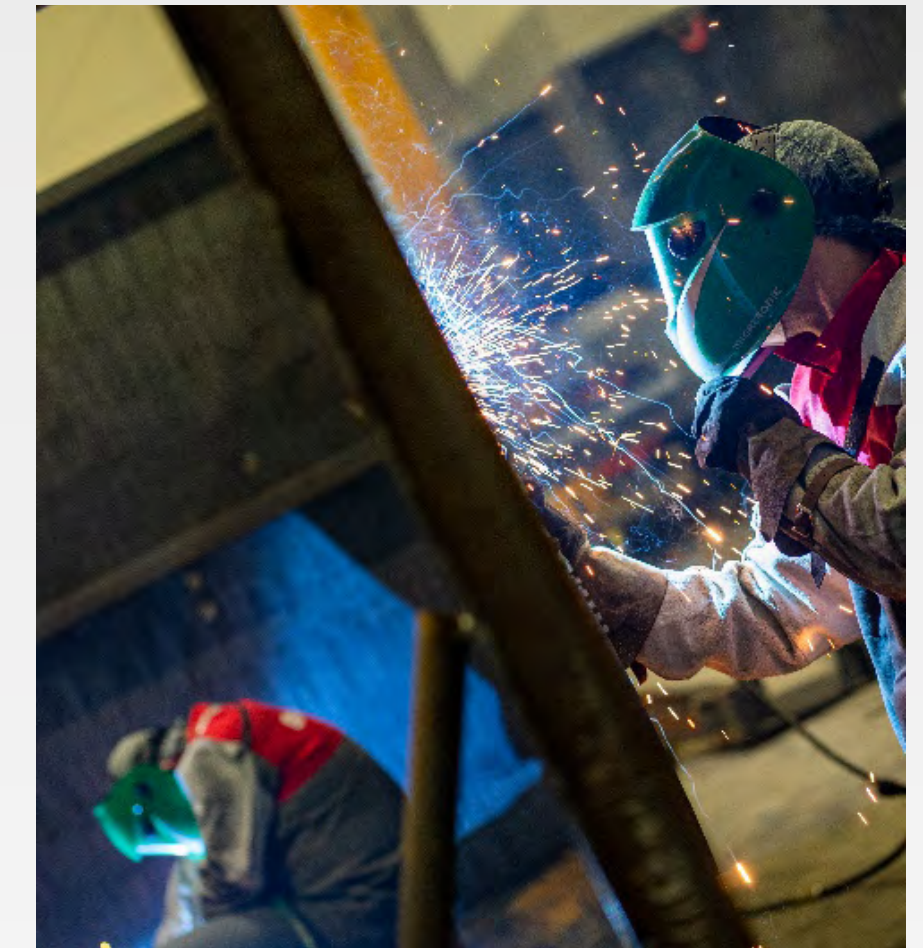

Production plants in Bruntál, Supíkovice, Chomutov (Czech Republic), Opole plant (Poland)

Metalworking

Bruntál production plant in the Czech Republic 5,500 m² / total area 29,000 m² (since 2003)

Supíkovice production plant in the Czech Republic 5,500 m² / total area 24,500 m² (since 2016)

Chomutov production plant in the Czech Republic 3,500 m² / total area 20,000 m² (since 2022)

Production plant Opole in Poland 3,500 m² / total area 11,000 m² (since 2018)

Key products

- Roll-off containers (hook loaders)
- Skip containers (arm loaders)
- Above-ground containers for sorted collection
- Underground containers
- Metal storage and transport boxes