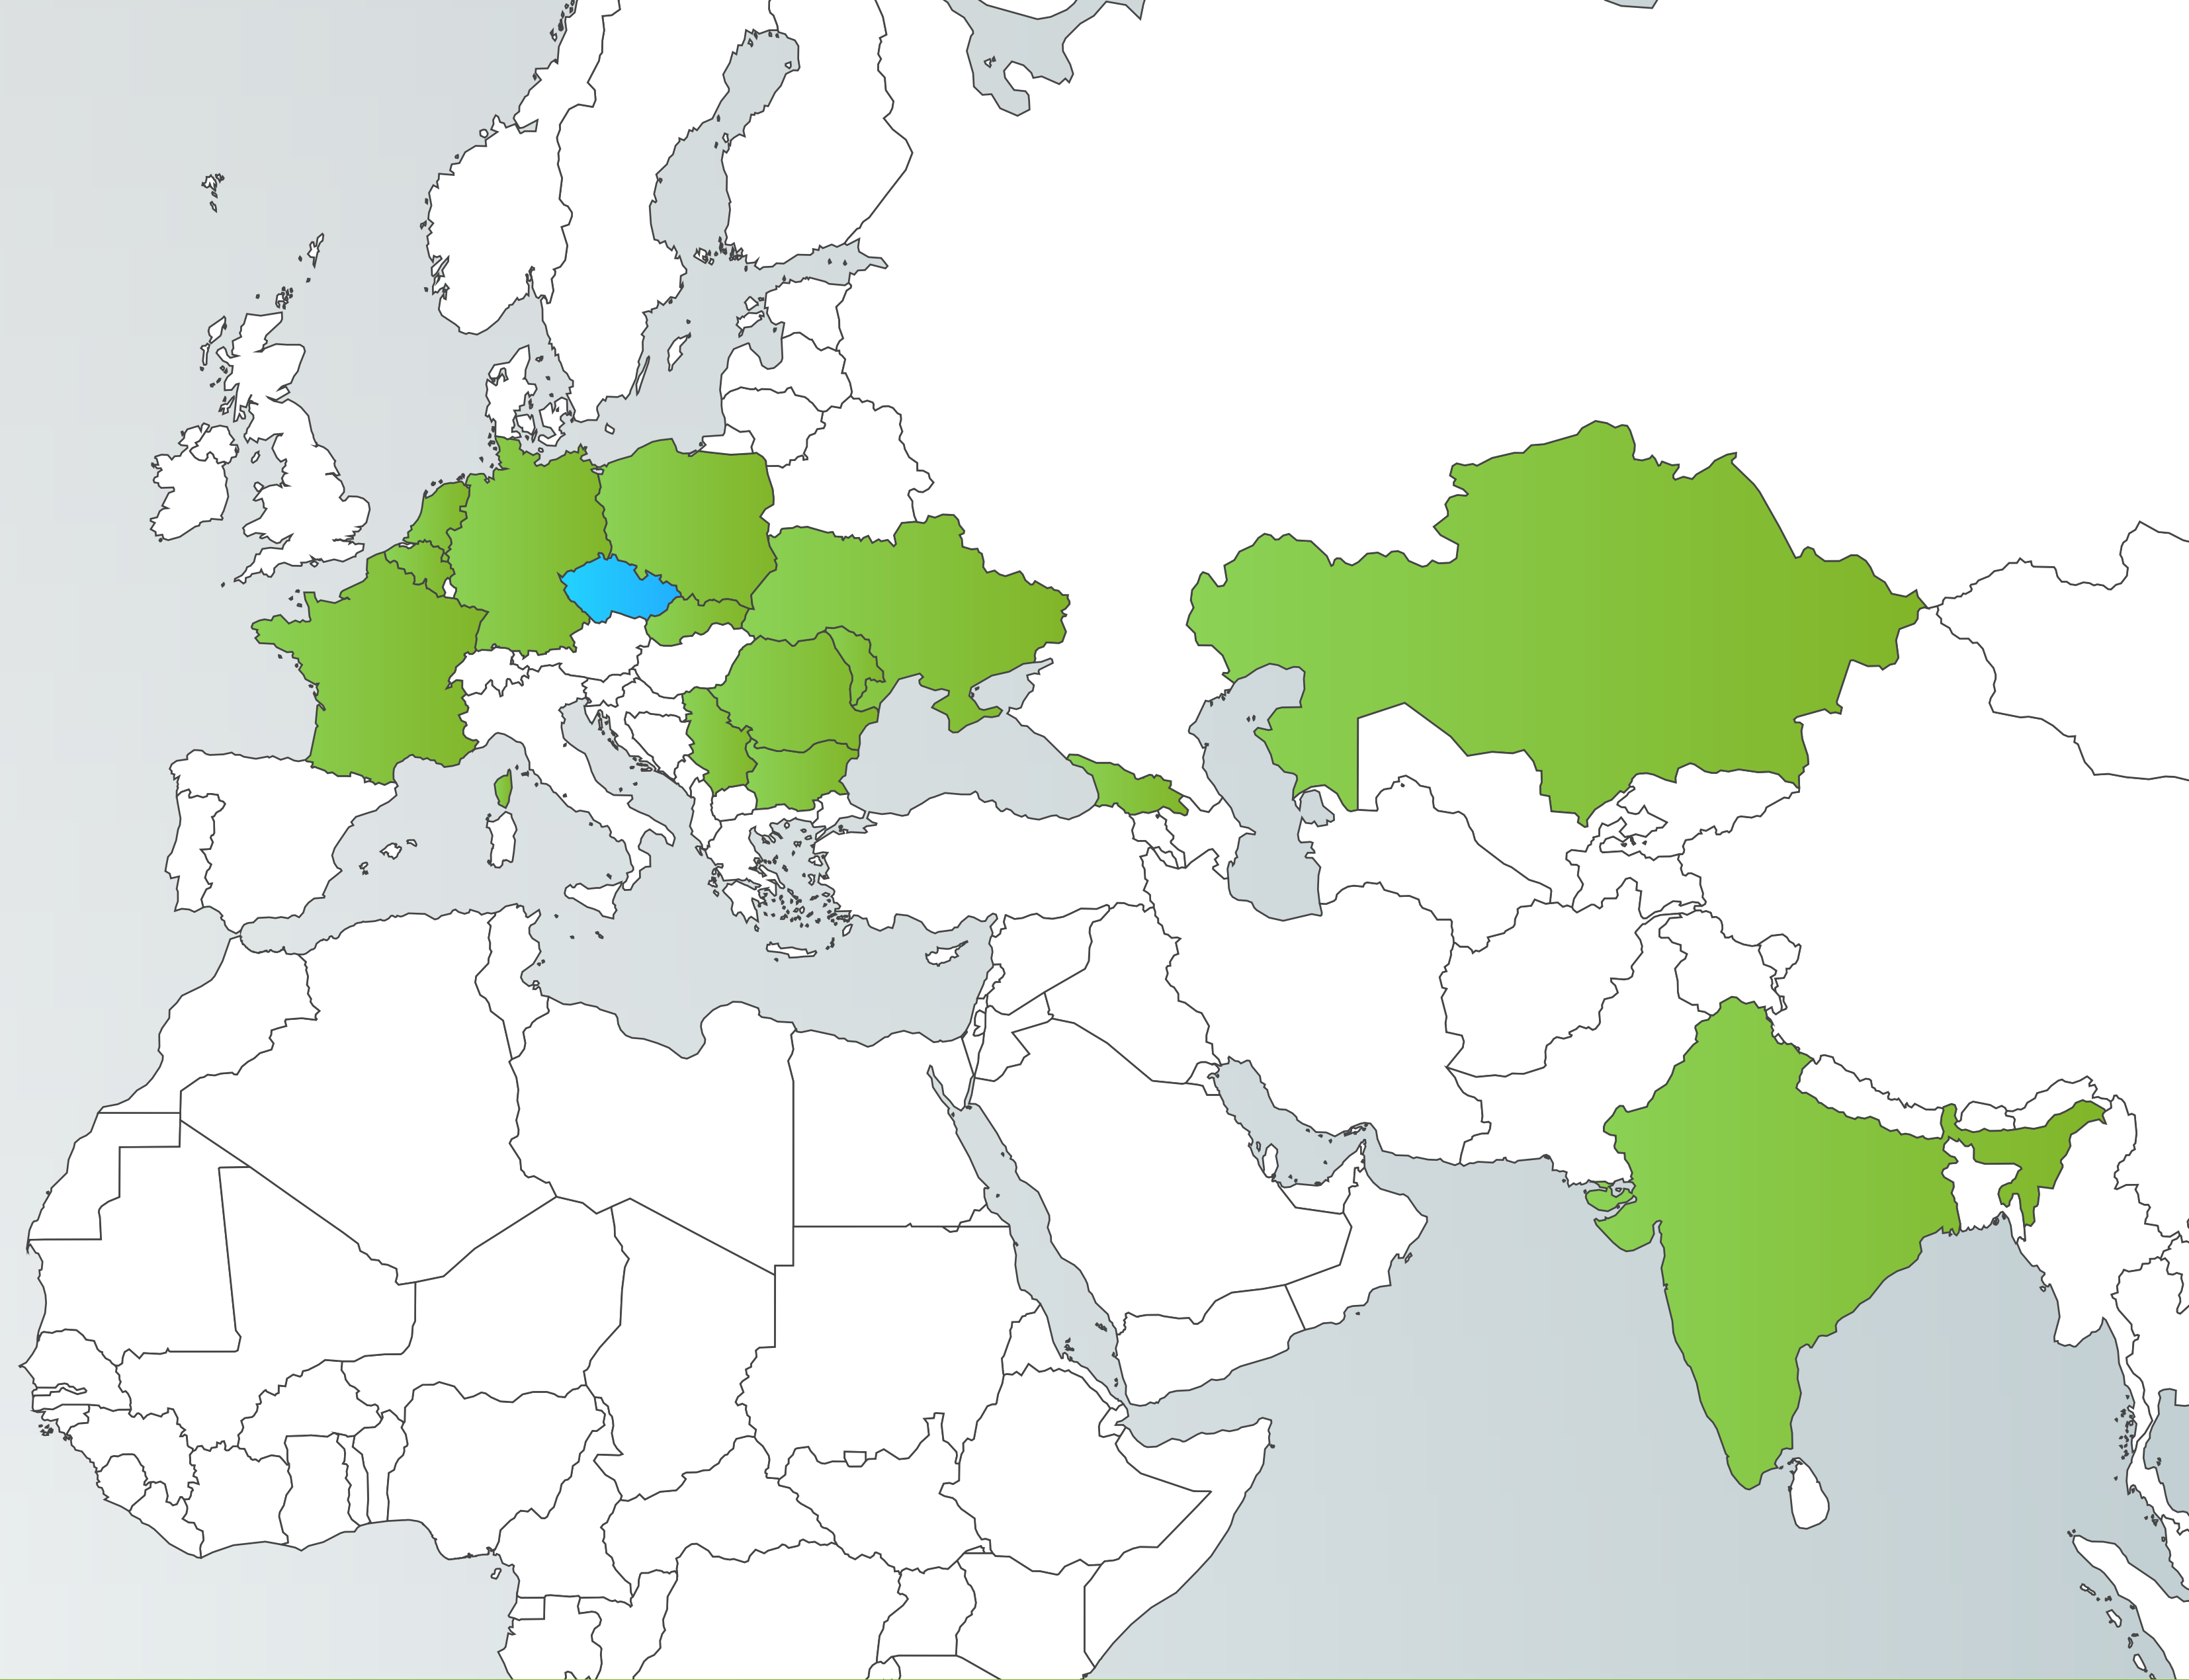

**ELKOPLAST**

Between nature and human

FAMILY BUSINESS  
FOUNDED  
IN 1991

EXPORT  
TO MORE THAN  
55 DESTINATIONS

ANNUAL TURNOVER  
APPROX. 40 MILLION EUR

COMPREHENSIVE  
PRODUCT  
RANGE IN THE FIELD  
OF WASTE MANAGEMENT

# ELKOPLAST REPRESENTATION

GERMANY  
FRANCE  
NETHERLANDS  
BELGIUM  
POLAND  
SLOVAKIA  
UKRAINE

ROMANIA  
GEORGIA  
SERBIA  
KAZAKHSTAN  
INDIA  
BULGARIA  
MOLDOVA

EUROPE

NORTH AMERICA

ASIA

SOUTH AMERICA